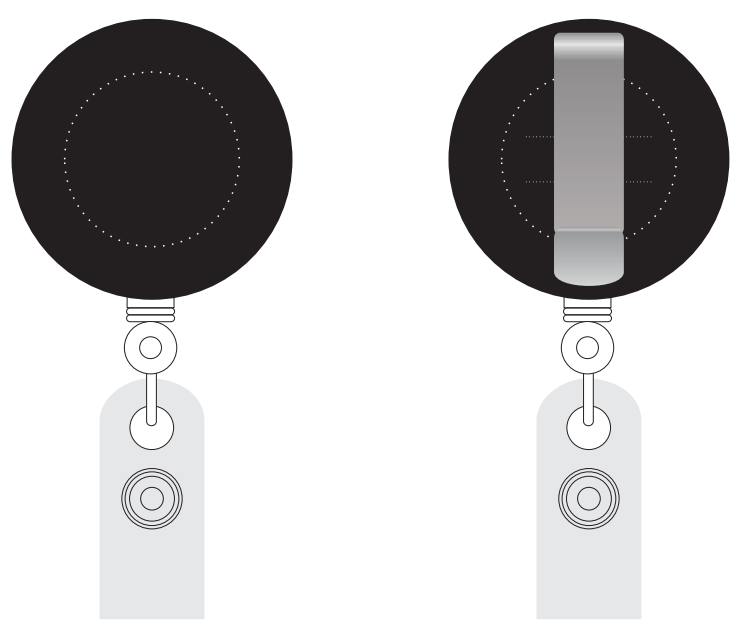

Retracable Badge Reels

Round Reel, #1221

Premium Round Reel, #1241

Square Reel, #1231

Carabiner Oval Reel, #1201

Carabiner Round Reel, #1211

Preview:

Available Colors with PMS: