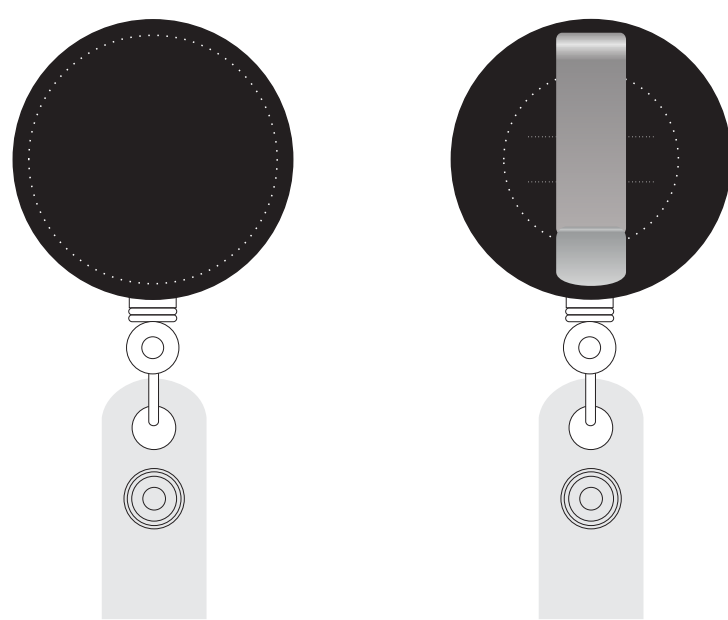

Retracable Badge Reels

Round Reel, #1221

Premium Round Reel, #1241

Square Reel, #1231

Carabiner Oval Reel, #1201

Carabiner Round Reel, #1211

Preview:

Available Colors with PMS: