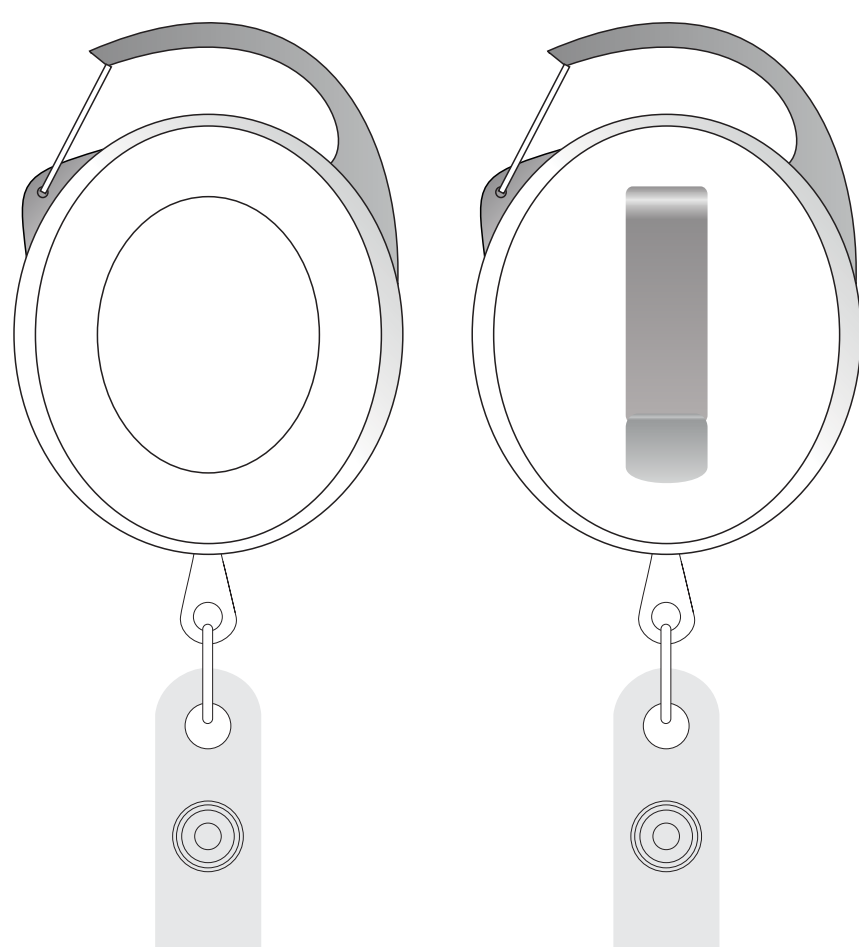

Retracable Badge Reels

Round Reel, #1221

Premium Round Reel, #1241

Square Reel, #1231

Carabiner Oval Reel, #1201

Carabiner Round Reel, #1211

Preview:

Available Colors with PMS: