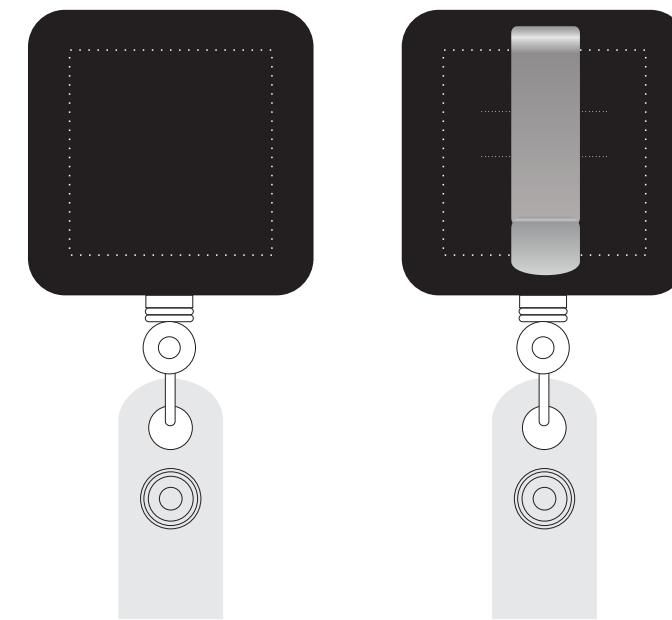

Retracable Badge Reels

Round Reel, #1221

Premium Round Reel, #1241

Square Reel, #1231

Carabiner Oval Reel, #1201

Carabiner Round Reel, #1211

Preview:

Available Colors with PMS: